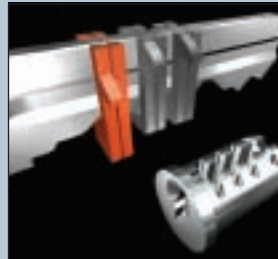

Finally, just *one* key will do it all.

CYL4™ One Key Security. Easy!

CYL4™ is a patented innovation that allows ASSA ABLOY window locks and patio bolts to be keyed to door locks that use the most common key type (C4), thus providing customers with the added convenience of having to use only one key around the home.

The ASSA ABLOY Key Gauge, provided in the CYL4™ Keying Kit, allows fast and accurate determination of the key code.

The patented CYL4™ cylinder has been designed to retain its wafers when the key is removed. This makes re-keying the CYL4™ cylinder quick and easy for retailers and locksmiths alike.

There are 10 CYL4™ wafers numbered 0-9, that cover the 10 depths of a C4 key. Six wafers are arranged in pairs to match the first 3 cuts of the customer's key.

Using the CYL4™ Keying Kit, you can re-key any ASSA ABLOY CYL4™ window lock or patio bolt to the customer's C4 key in just a few minutes. EASY!